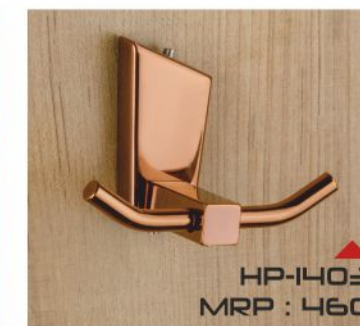

EB-810
MRP : 622

Eagle Collection
Finish : PVD Gold & PVD Rose Gold

Aren Collection

Hawk Collection

Hawk Collection

Finish : PVD Gold & PVD Rose Gold

Diamond Collection

Orion Collection